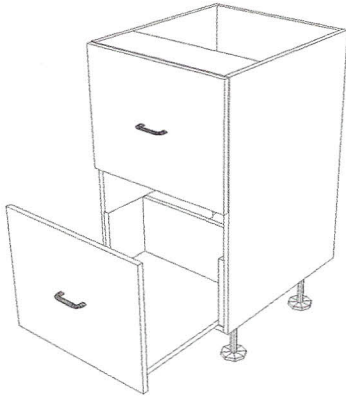

## Drawer Unit - 2 Drawer

- Drawer runners 2 sets at 214mm
- Drawer fronts and handles sold separately
- Upgrade drawer runner sets, 2 at 86mm sides with Gallery Rail set at 144mm

#### Multitech Drawer Runners as standard

Load 25kgs.

Partial Extension Loss: 100mm (500mm length)  
85mm (400mm length)

- \* Upgrade Drawer Units with large pot and pan drawers have gallery rails and higher drawer backs than Multitech drawers