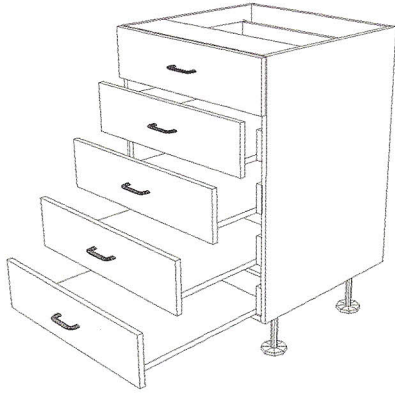

Drawer Unit - 5 Drawer

- Drawer runners 5 sets at 86mm
- Drawer fronts and handles sold separately
- Upgrade drawer runner sets, 5 at 86mm

Drawer Unit - 5 Drawer 770 High

ASW Code	Cabinet Name	H	W	D
870324	7DMC450558-5	770	450	558
870325	7DMC500558-5	770	500	558
870326	7DMC600558-5	770	600	558
870327	7DMC700558-5	770	700	558
870328	7DMC800558-5	770	800	558
870329	7DMC900558-5	770	900	558
870330	7DMC1000558-5	770	1000	558

Drawers

Qty	H&W
5	151 x 447
5	151 x 497
5	151 x 597
5	151 x 697
5	151 x 797
5	151 x 897
5	151 x 997

UPGRADE Drawer Unit - 5 Drawer 770 High

ASW Code	Cabinet Name	H	W	D
876796	7DMCin450558-5	770	450	558
876797	7DMCin500558-5	770	500	558
876798	7DMCin600558-5	770	600	558
876799	7DMCin700558-5	770	700	558
876800	7DMCin800558-5	770	800	558
876801	7DMCin900558-5	770	900	558
876802	7DMCin1000558-5	770	1000	558

Drawers

Qty	H&W
5	151 X 447
5	151 X 497
5	151 X 597
5	151 X 697
5	151 X 797
5	151 X 897
5	151 X 997

Drawer Unit - 5 Drawer 720 High

ASW Code	Cabinet Name	H	W	D
876948	72DMC450558-5	720	450	558
876949	72DMC500558-5	720	500	558
876950	72DMC600558-5	720	600	558
876951	72DMC700558-5	720	700	558
876952	72DMC800558-5	720	800	558
876953	72DMC900558-5	720	900	558
876954	72DMC1000558-5	720	1000	558

Drawers

Qty	H&W
5	141 X 447
5	141 X 497
5	141 X 597
5	141 X 697
5	141 X 797
5	141 X 897
5	141 X 997

Drawer Unit - 1 Small / 2 Large Drawers

- Drawer runners 1 set at 86mm, 2 sets at 214mm
- Drawer fronts and handles sold separately
- Upgrade drawer runner sets, 1 at 86mm and 2 at 86mm sides with Gallery Rail set at 144mm