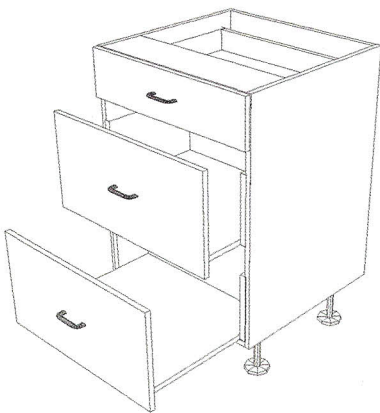

Drawer Unit - 5 Drawer

- Drawer runners 5 sets at 86mm
- Drawer fronts and handles sold separately
- Upgrade drawer runner sets, 5 at 86mm

Drawer Unit - 5 Drawer 770 High

ASW Code	Cabinet Name	H	W	D
870324	7DMC450558-5	770	450	558
870325	7DMC500558-5	770	500	558
870326	7DMC600558-5	770	600	558
870327	7DMC700558-5	770	700	558
870328	7DMC800558-5	770	800	558
870329	7DMC900558-5	770	900	558
870330	7DMC1000558-5	770	1000	558

Drawers

Qty	H&W
5	151 x 447
5	151 x 497
5	151 x 597
5	151 x 697
5	151 x 797
5	151 x 897
5	151 x 997

UPGRADE Drawer Unit - 5 Drawer 770 High

ASW Code	Cabinet Name	H	W	D
876796	7DMCin450558-5	770	450	558
876797	7DMCin500558-5	770	500	558
876798	7DMCin600558-5	770	600	558
876799	7DMCin700558-5	770	700	558
876800	7DMCin800558-5	770	800	558
876801	7DMCin900558-5	770	900	558
876802	7DMCin1000558-5	770	1000	558

Drawers

Qty	H&W
5	151 X 447
5	151 X 497
5	151 X 597
5	151 X 697
5	151 X 797
5	151 X 897
5	151 X 997

Drawer Unit - 5 Drawer 720 High

ASW Code	Cabinet Name	H	W	D
876948	72DMC450558-5	720	450	558
876949	72DMC500558-5	720	500	558
876950	72DMC600558-5	720	600	558
876951	72DMC700558-5	720	700	558
876952	72DMC800558-5	720	800	558
876953	72DMC900558-5	720	900	558
876954	72DMC1000558-5	720	1000	558

Drawers

Qty	H&W
5	141 X 447
5	141 X 497
5	141 X 597
5	141 X 697
5	141 X 797
5	141 X 897
5	141 X 997

Drawer Unit - 1 Small / 2 Large Drawers

- Drawer runners 1 set at 86mm, 2 sets at 214mm
- Drawer fronts and handles sold separately
- Upgrade drawer runner sets, 1 at 86mm and 2 at 86mm sides with Gallery Rail set at 144mm