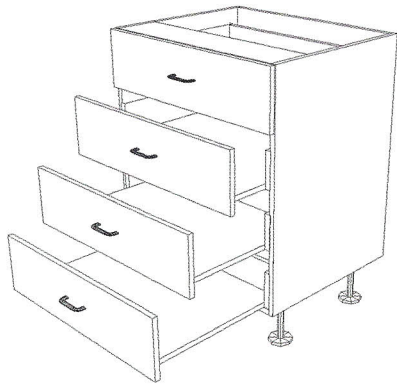

| Drawer Unit - 3 Drawer 720 High | | | | |
|---------------------------------|----------------|-----|------|-----|
| ASW Code | Cabinet Name | H | W | D |
| 876929 | 72DMC500558-3 | 720 | 500 | 558 |
| 876930 | 72DMC600558-3 | 720 | 600 | 558 |
| 876931 | 72DMC700558-3 | 720 | 700 | 558 |
| 876932 | 72DMC800558-3 | 720 | 800 | 558 |
| 876933 | 72DMC900558-3 | 720 | 900 | 558 |
| 876934 | 72DMC1000558-3 | 720 | 1000 | 558 |

| Drawers | |
|---------|-----------|
| Qty | H&W |
| 3 | 237 x 497 |
| 3 | 237 x 597 |
| 3 | 237 x 697 |
| 3 | 237 x 797 |
| 3 | 237 x 897 |
| 3 | 237 x 997 |

Drawer Unit - 4 Drawer

- Drawer runners 4 sets at 118mm
- Drawer fronts and handles sold separately
- Upgrade drawer runner sets, 4 at 86mm