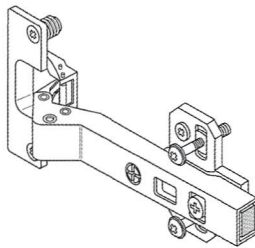

Base Unit Single Door

- Doors and handles sold separately

Information

110° Hinge

Typically used in all base and wall cabinets.

± 2mm in/out adjustment

± 2mm overlay adjustment

Base Unit 770 Height

Base Unit Two Door

Information

Cam Lock Quick Assembly

- Half turn only, one fix
- Use Phillips Head screwdriver

Base Unit 770 Height

ASW Code	Cabinet Name	H	W	D
870565	7B600558-2	770	600	558
870200	7B700558-2	770	700	558
870211	7B800558-2	770	800	558
870212	7B900558-2	770	900	558
870213	7B1000558-2	770	1000	558
870214	7B1100558-2	770	1100	558
870215	7B1200558-2	770	1200	558