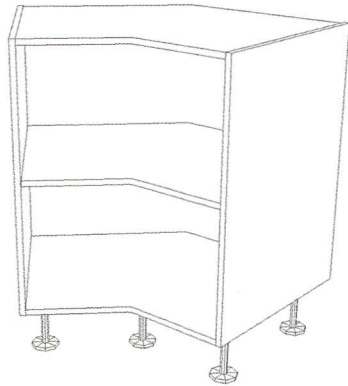

45° Corner Base Cabinet

45° Corner Base Cabinet 770/720 Height

ASW Code	Cabinet Name	H	W	D
870275	7CB1000-45	770	1000 x 1000	558
876916	72CB1000-45	720	1000 x 1000	558

Doors

Qty	H&W
1	767 x 604
1	717 x 604

45° Corner Base Cabinet Locations

Note: Base cupboard must be set back 6.0mm from front edge of corner base as illustrated.

- Doors and handles sold separately
- Solid top for easy benchtop fixing and structural integrity

22 1/2 Degree Base

Cabinet 770/720 Height

ASW Code	Cabinet Name	H	W	D
870276	7CB300-22.5	770	550 x 550	558
876917	72CB300-22.5	720	550 x 550	558

Doors

Qty	H&W
2	767 x 298
2	717 x 298

16mm cabinet doors are 2mm wider than 18mm cabinet doors.

Panels

Qty	H&W
1	165 x 598
1	165 x 898

- Base oven unit has no back
- Base oven unit has 2 shelves
- Knock out pieces are cut into the two internal shelves for venting purposes if required