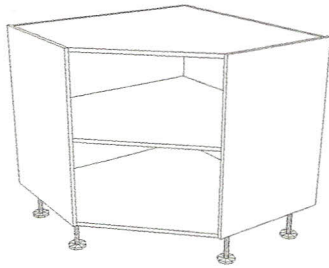

45° Corner Base Cabinet

45° Corner Base Cabinet 770/720 Height

ASW Code	Cabinet Name	H	W	D
870275	7CB1000-45	770	1000 x 1000	558
876916	72CB1000-45	720	1000 x 1000	558

Doors

Qty	H&W
1	767 x 604
1	717 x 604

45° Corner Base Cabinet Locations

Note: Base cupboard must be set back 6.0mm from front edge of corner base as illustrated.

- Doors and handles sold separately
- Solid top for easy benchtop fixing and structural integrity

22 1/2 Degree Base

Cabinet 770/720 Height

ASW Code	Cabinet Name	H	W	D
870276	7CB300-22.5	770	550 x 550	558
876917	72CB300-22.5	720	550 x 550	558

Doors

Qty	H&W
2	767 x 298
2	717 x 298

16mm cabinet doors are 2mm wider than 18mm cabinet doors.

Panels

Qty	H&W
1	165 x 598
1	165 x 898

- Base oven unit has no back
- Base oven unit has 2 shelves
- Knock out pieces are cut into the two internal shelves for venting purposes if required