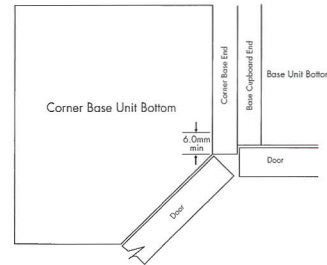

45° Corner Base Cabinet

45° Corner Base Cabinet 770/720 Height

ASW Code	Cabinet Name	H	W	D
870275	7CB1000-45	770	1000 x 1000	558
876916	72CB1000-45	720	1000 x 1000	558

Doors

Qty	H&W
1	767 x 604
1	717 x 604

45° Corner Base Cabinet Locations

Note: Base cupboard must be set back 6.0mm from front edge of corner base as illustrated.

- Doors and handles sold separately
- Solid top for easy benchtop fixing and structural integrity

22 1/2 Degree Base

Cabinet 770/720 Height

ASW Code	Cabinet Name	H	W	D
870276	7CB300-22.5	770	550 x 550	558
876917	72CB300-22.5	720	550 x 550	558

Doors

Qty	H&W
2	767 x 298
2	717 x 298

16mm cabinet doors are 2mm wider than 18mm cabinet doors.

Panels

Qty	H&W
1	165 x 598
1	165 x 898

- Base oven unit has no back
- Base oven unit has 2 shelves
- Knock out pieces are cut into the two internal shelves for venting purposes if required