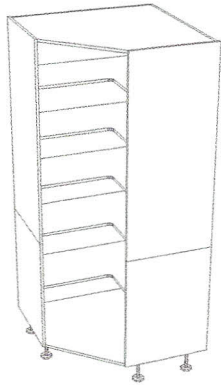

Appliance Pantry 1445 High				
ASW Code	Cabinet Name	H	W	D
870505	AP1445600448	1445	600	448
870506	AP1445700448	1445	700	448
870507	AP1445800448	1445	800	448
870508	AP1445600305	1445	600	305
870509	AP1445700305	1445	700	305
870510	AP1445800305	1445	800	305

Doors	
Qty	H&W
2	1440 x 298
2	1440 x 348
2	1440 x 398
2	1440 x 298
2	1440 x 348
2	1440 x 398

Corner Step-In Pantry Unit

Corner Step-In Pantry Unit				
ASW Code	Cabinet Name	H	W	D
870481	SIP19501000X1000	1950	1000x1000	578
870482	SIP21001000X1000	2100	1000x1000	578
870483	SIP22501000X1000	2250	1000x1000	578

Doors	
Qty	H&W
1	1947 x 576
1	2097 x 576
1	2247 x 576

- Two piece unit
- Minimum 3 person assembly and installation

Corner Walk-In Pantry Unit

Corner Walk-In Pantry Unit				
ASW Code	Cabinet Name	H	W	D
870484	WIP21001000X1000	2100	1000x1000	578
870485	WIP22501000X1000	2250	1000x1000	578
870486	WIP24001000X1000	2400	1000x1000	578

Doors	
Qty	H&W
1	2080 x 576
1	2230 x 576
1	2380 x 576

- Two piece unit
- Minimum 3 person assembly and installation

Appliance Cabinet (Base)

Appliance Cabinet (Base) 450 High				
ASW Code	Cabinet Name	H	W	D
870487	AC450600448	450	600	448
870488	AC450700448	450	700	448
870489	AC450800448	450	800	448