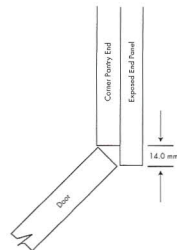

Doors	
Qty	H&W
2	1440 x 298
2	1440 x 348
2	1440 x 398
2	1440 x 298
2	1440 x 348
2	1440 x 398

Corner Step-In Pantry Unit

Corner Step-In Pantry Unit				
ASW Code	Cabinet Name	H	W	D
870481	SIP19501000X1000	1950	1000x1000	578
870482	SIP21001000X1000	2100	1000x1000	578
870483	SIP22501000X1000	2250	1000x1000	578

Doors	
Qty	H&W
1	1947 x 576
1	2097 x 576
1	2247 x 576

- Two piece unit
- Minimum 3 person assembly and installation

Corner Walk-In Pantry Unit

Corner Walk-In Pantry Unit				
ASW Code	Cabinet Name	H	W	D
870484	WIP21001000X1000	2100	1000x1000	578
870485	WIP22501000X1000	2250	1000x1000	578
870486	WIP24001000X1000	2400	1000x1000	578

Doors	
Qty	H&W
1	2080 x 576
1	2230 x 576
1	2380 x 576

- Two piece unit
- Minimum 3 person assembly and installation

Appliance Cabinet (Base)

Appliance Cabinet (Base) 450 High				
ASW Code	Cabinet Name	H	W	D
870487	AC450600448	450	600	448
870488	AC450700448	450	700	448
870489	AC450800448	450	800	448

Doors	
Qty	H&W
2	445 x 298
2	445 x 348
2	445 x 398

Appliance Cabinet (Base) 600 High				
ASW Code	Cabinet Name	H	W	D
870490	AC600600448	600	600	448
870491	AC600700448	600	700	448
870492	AC600800448	600	800	448