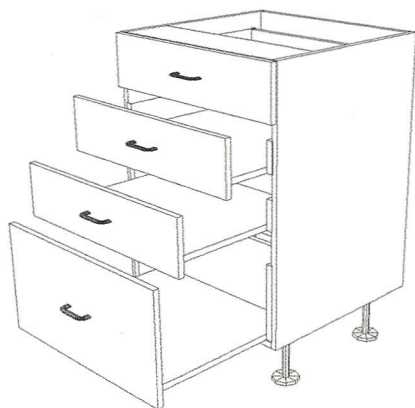

UPGRADE Drawer Unit - 1 Small/2 Large Drawers 770 High

ASW Code	Cabinet Name	H	W	D
876804	7DMCin450558-1+2	770	450	558
876805	7DMCin500558-1+2	770	500	558
876806	7DMCin600558-1+2	770	600	558
876807	7DMCin700558-1+2	770	700	558
876808	7DMCin800558-1+2	770	800	558
876809	7DMCin900558-1+2	770	900	558
876810	7DMCin1000558-1+2	770	1000	558

Drawers

Qty	H&W
1	151 x 447
2	306 x 447
1	151 x 497
2	306 x 497
1	151 x 597
2	306 x 597
1	151 x 697
2	306 x 697
1	151 x 797
2	306 x 797
1	151 x 897
2	306 x 897
1	151 x 997
2	306 x 997

* Upgrade Drawer Units with large pot and pan drawers have gallery rails and higher drawer backs than Multitech drawers

Drawer Unit - 1 Small / 2 Large Drawers 720 High

ASW Code	Cabinet Name	H	W	D
876955	72DMC450558-1+2	720	450	558
876956	72DMC500558-1+2	720	500	558
876957	72DMC600558-1+2	720	600	558
876958	72DMC700558-1+2	720	700	558
876959	72DMC800558-1+2	720	800	558
876960	72DMC900558-1+2	720	900	558
876961	72DMC1000558-1+2	720	1000	558

Drawers

Qty	H&W
1	141 x 447
2	286 x 447
1	141 x 497
2	286 x 497
1	141 x 597
2	286 x 597
1	141 x 697
2	286 x 697
1	141 x 797
2	286 x 797
1	141 x 897
2	286 x 897
1	141 x 997
2	286 x 997

Drawer Unit - 3 Small / 1 Large Drawer