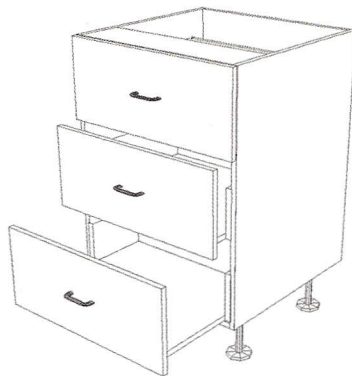

Wall Oven Base Unit - 3 Drawer

- Drawer runners 3 sets at 150mm
- Drawer fronts and handles sold separately

Wall Oven Base Unit - 3 Drawer 770 High

ASW Code	Cabinet Name	H	W	D
870515	WOB770600	770	600	558
870516	WOB770900	770	900	558

Drawers

Qty	H&W
3	253 x 597
3	253 x 897

Wall Oven Base Unit - 3 Drawer 720 High

ASW Code	Cabinet Name	H	W	D
876878	WOB720600	720	600	558
876879	WOB720900	720	900	558

Drawers

Qty	H&W
3	237 x 597
3	237 x 897