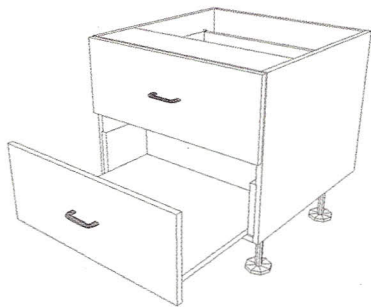

Wall Oven Base Unit - 2 Drawer

- Drawer runners 2 sets at 150mm
- Drawer fronts and handles sold separately

Wall Oven Base Unit - 2 Drawer

ASW Code	Cabinet Name	H	W	D
870513	WOB470600	470	600	558
870514	WOB470900	470	900	558

Drawers

Qty	H&W
2	232 x 597
2	232 x 897