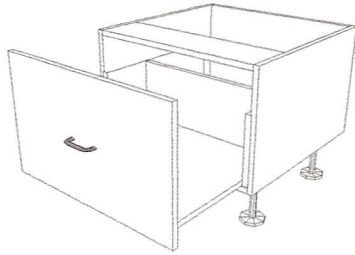

### Wall Oven Base Unit - Single Drawer

- Drawer runners 1 set at 214mm
- Drawer fronts and handles sold separately